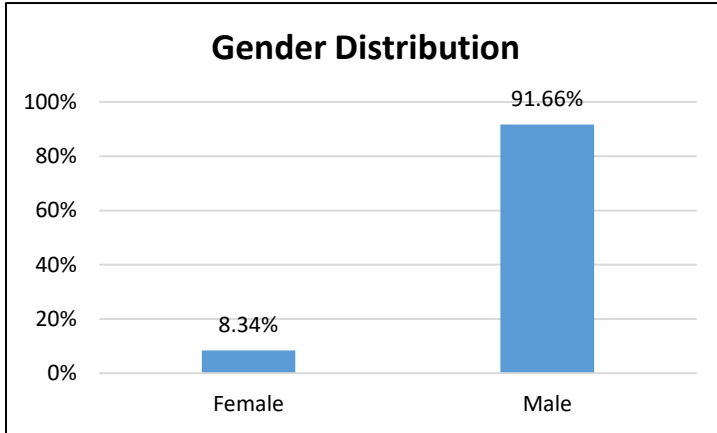

Pretrial Services Weekly Report

Electronic Monitoring Population Demographics 3/03/2023

Radio Frequency Monitoring (RF) population:	983
GPS Monitoring population:	711

Radio Frequency (RF) Monitoring

GPS Monitoring